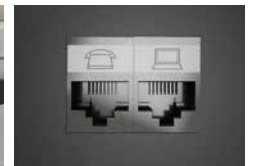

Data Plates
ECAABLAB RJ11/RJ45 List $155
ECAABLBB with 2 RJ45 List $203
Call for availability