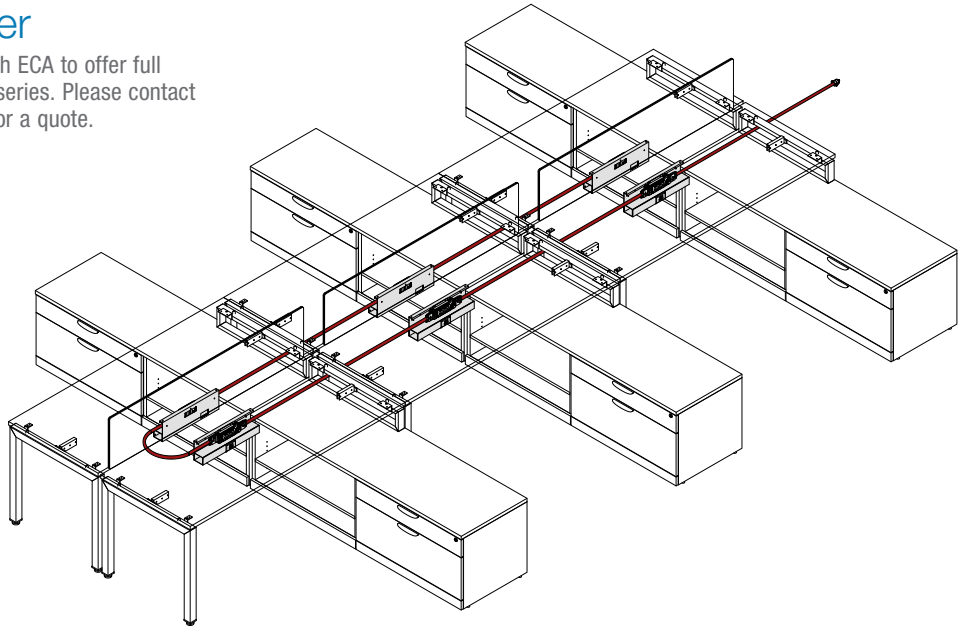

Elements Series Power

Performance Furnishings has partnered with ECA to offer full power integration to all Performance desk series. Please contact your Sales Associate for more information or a quote.

Power Block with Receptacles		List
ECA84AA	Double Sided Power Block with Mounting Bracket	$78
ECA84S1BL150	Receptacle 1	$22
ECA84S2BL150	Receptacle 2	$22
ECA84S4BL150	Receptacle 4	$22
ECA84SIGOR150	Isolated Ground Receptacle 3	$25
ECA8SR	Receptacle Removal Tool	$8

Starter Harnesses		List
ECA84SB272	Hardwire Starter Harness 72"	$235
ECA84SB2144	Hardwire Starter Harness 144"	$373
ECA84FM24	Female/Male Jumper 8 Wire, 4 Circuit System. Must be hardwired by a Licensed Electrician.	$167

Harnesses		List
ECA84FF23	Harness - 23"	$165
ECA84FF35	Harness - 35"	$186
ECA84FF41	Harness - 41"	$197
ECA84FF53	Harness - 53"	$224
ECA84FF64	Harness - 64"	$245
ECA84FF71	Harness - 71"	$255

Other sizes available by special order, please call for more information.